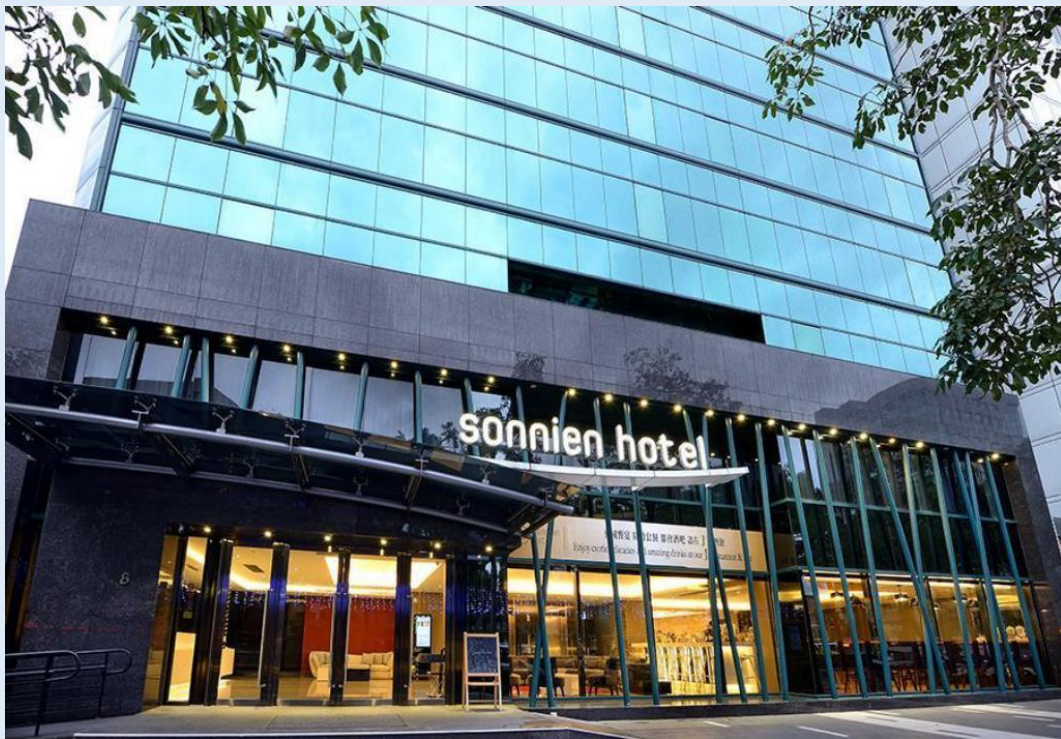

Hotels Near The Conference Venue

Sonnien Hotel
Price: [On Website](#) Distance: Walk 12min